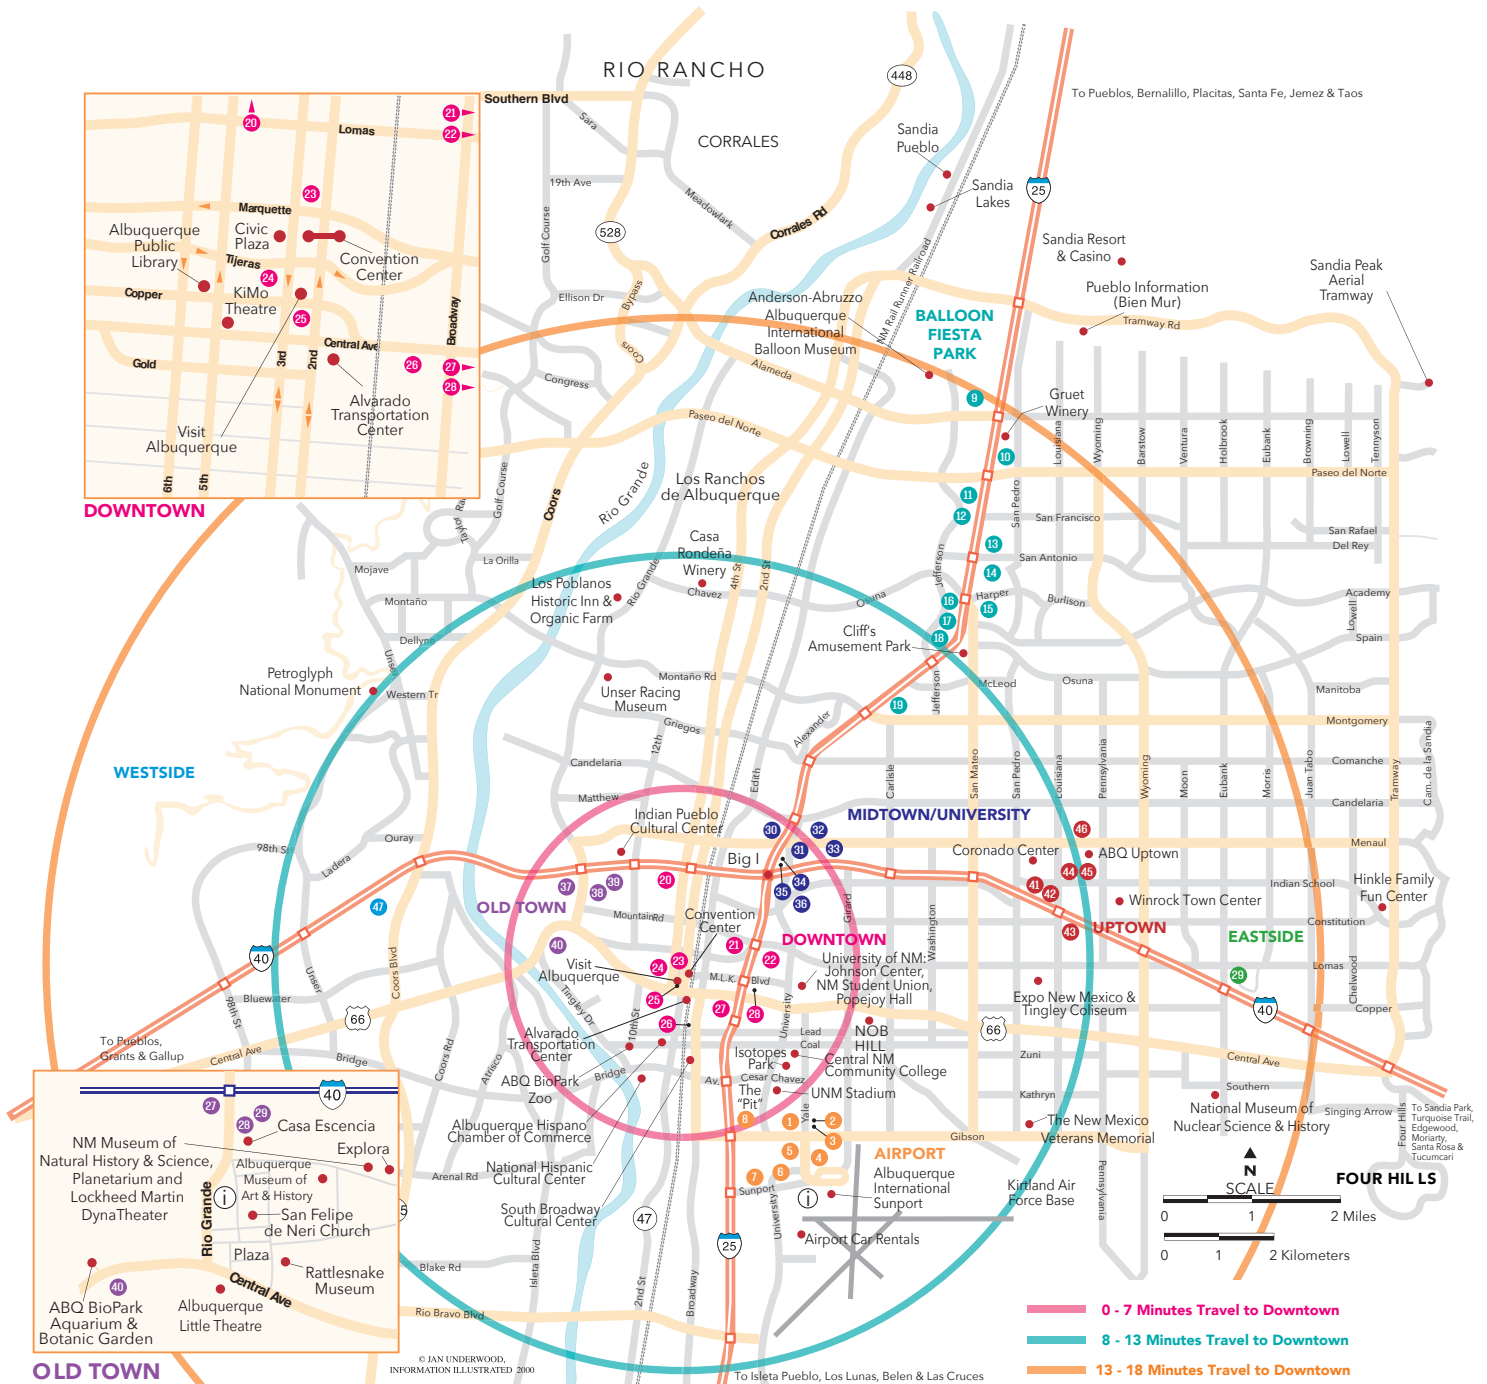

ALBUQUERQUE HOTEL CLUSTERS

. V I S I T .

1.800.733.9918

ALBUQUERQUE

meet@visitabq.org
visitabq.org/meetings

CHANGE YOUR PERSPECTIVE

ALBUQUERQUE HOTEL CLUSTERS

Areas	Airport Shuttle	Miles to Convention Center	Total Rooms	Suites	Meeting Space (sq. ft)	
AIRPORT (8 minutes from Downtown)						
		4.0				
1	Comfort Inn Albuquerque Airport	Yes	72	12	600	
2	Courtyard by Marriott Albuquerque Airport	Yes	150	14	1,100	
3	Fairfield Inn & Suites Albuquerque Airport	Yes	118	13	720	
4	Sheraton Albuquerque Airport Hotel	Yes	276	2	11,767	
5	Hilton Garden Inn & Suites Albuquerque Airport	Yes	114	7	1,768	
6	Holiday Inn & Suites Albuquerque Airport	Yes	121	20	3,000	
7	Hyatt Place Albuquerque Airport	Yes	127		960	
8	Hampton Inn & Suites Albuquerque Airport	Yes	81	30	1,064	
			1,069			
BALLOON FIESTA PARK/N I-25 (17 minutes)						
		10.5				
9	Holiday Inn Express Balloon Fiesta Park		29	33	525	
10	SpringHill Suites by Marriott Albuquerque North/Journal Center			94	638	
11	Coutyard by Marriott Journal Center		150	1	3,202	
12	Albuquerque Marriott Pyramid North		310	58	30,505	
13	Comfort Suites Hotel		70	70	500	
14	Hilton Garden Inn Albuquerque Journal Center		94	12	1,537	
15	Nativo Lodge - A Heritage Hotel & Resort		145	4	7,714	
16	Residence Inn by Marriott Albuquerque North		90	90		
17	Hampton Inn & Suites North		79		1,084	
18	Drury Inn & Suites Albuquerque North		164	38	1,600	
19	Best Western Plus Executive Suites		89	89	900	
			1,220			
DOWNTOWN						
20	Comfort Inn & Suites Downtown Albuquerque		68	14	665	
21	Embassy Suites by Hilton Albuquerque Hotel & Spa		261	261	30,000	
22	Howard Johnson by Wyndham Albuquerque Midtown		119	1	750	
23	DoubleTree by Hilton Hotel Albuquerque	Yes	Attached	8	8,190	
24	The Clyde, A Heritage Hotel & Resort		Across	12	26,000	
25	Hotel Andaluz, Curio Collection by Hilton		1 block	15	7,269	
26	Homewood Suites/Hilton Garden Inn		.3	80		
27	Hotel Parq Central	Yes	1.0	18	5,300	
28	SpringHill Suites by Marriott University Area		1.2	118	312	
			1,594			
EASTSIDE (14 minutes)						
29	Holiday Inn Express		8.5	104	7	476
MIDTOWN/UNIVERSITY (6-9 minutes)						
30	Quality Inn & Suites Downtown - University Area	Yes	2.4	119	17	540
31	Ramada Plaza by Wyndham Albuquerque Midtown	Yes	2.7	342	18	7,400
32	La Quinta Suites		2.6	72	72	1,250
33	Holiday Inn Express Albuquerque Midtown	Yes	3.0	122	122	1,500
34	Crowne Plaza Albuquerque		2.6	261	2	26,000
35	The Querque Hotel		2.6	189	1	676
36	Home2Suites by Hilton Albuquerque - University		2.6	123	123	5,000
			1,245			
OLD TOWN (8 minutes)						
37	Best Western Plus Rio Grande Inn	Yes	3.0	173	2	2,634
38	Hotel Albuquerque at Old Town		2.0	188	20	41,000
39	Hotel Chaco		2.0	118	10	1,430
40	El Vado Motel		1.9	22	6	1,845
			501			
UPTOWN (14 minutes)						
		6.0				
41	Hilton Garden Inn Albuquerque Uptown		6.0	149	13	3,300
42	Albuquerque Marriott Hotel		6.0	411	6	17,000
43	Barcelona Suites		6.0	164	164	5,492
44	Homewood Suites Uptown		6.2	151	151	1,851
45	Hyatt Place Albuquerque/Uptown		6.0	126		1,100
46	Sheraton Albuquerque Uptown Hotel		6.6	295	16	17,000
			1,296			
WESTSIDE (9 minutes)						
47	Hampton Inn & Suites West		5.3	88	26	1,398